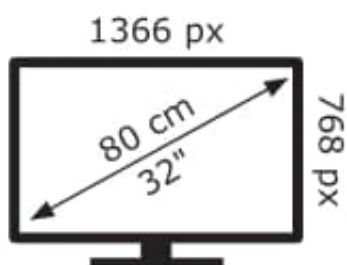

ENERG

ORAVA

LT-835 LED A211SA

32 kWh/1000h

50551932

2019/2013